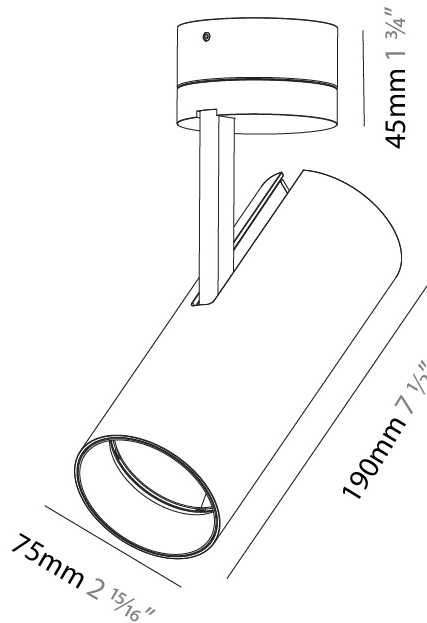

GENERAL

Series: Imagine
Subseries: Imagine 75
Brand: Prolicht
Division: Architectural
Mounting Type: Surface
Mounting Location: Ceiling
Subcategory: Spots

PHYSICAL

Shape: Cylinder
Diameter (mm): 75
Diameter (in): 2 ¹⁵/₁₆
Height (mm): 190
Height (in): 7 ¹/₂
Max. Overall Height (mm): 235
Max. Overall Height (in): 9 ³/₄
Light Distribution: Adjustable / Direct
Weight (kg): 0.919
Weight (lbs): 2.02
Fixture Finish: SSR / BKV / CWI / CRY / HAB / UFT / ITA / RUA / FTG / MYG / LOD / PUS / FRO / FUP / KIA / POP / BLS / SPG / MEY / GOH / GUM / CHC / COM / ABZ / JAG / OBR / MOS / ROR
Fixture Material: Aluminum Die Cast

ELECTRICAL

Lamp Type: LED (Zhaga Standard)
Input Wattage (W): 20.9
Total Output Wattage (W): 19
Dimming: Tri-Mode (Non-Dimming and Phase Dimming (120Vac only) and 0-10V Dimming)
Driver Included: Yes
Driver Location: Integrated
Driver Type: Constant Current - Universal
Driver Class: Class 2
Input Voltage (V): 120 - 277
Constant Current (MA): 500

LED

Number of LEDs: 1
Color Temperature (°K): 2700 / 3000 / 3500 / 4000
Max. Delivered Lumen (lm): 1490 / 1530 / 1607 / 1640
CRI: >90 CRI
Lamp Life (hrs): 50000

OPTICAL

Reflector°: 20 / 25 / 40
Adjustability: Rotational 350°; Tilt 90°

RATINGS AND CERTIFICATIONS

Certified By: Certified for North American Standards
IP rating: IP20