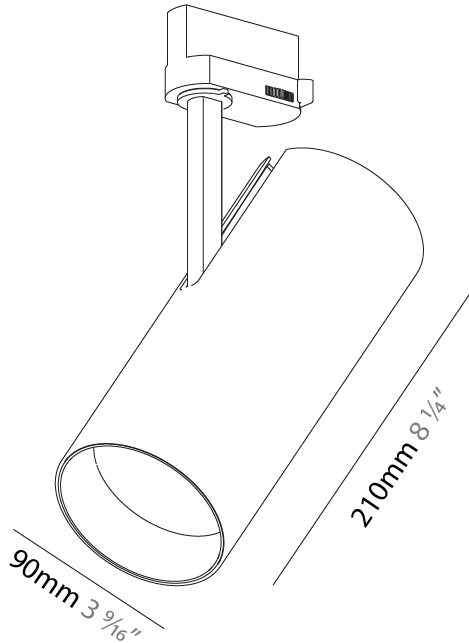

GENERAL

Series: Imagine
Subseries: Imagine 90
Brand: Prolicht
Division: Architectural
Mounting Type: Track
Mounting Location: Ceiling

PHYSICAL

Shape: Cylinder
Diameter (mm): 90
Diameter (in): 3 ⁹/₁₆
Height (mm): 210
Height (in): 8 ¹/₄
Max. Overall Height (mm): 230
Max. Overall Height (in): 9 ¹/₆
Light Distribution: Adjustable / Direct
Weight (kg): 0.886
Weight (lbs): 1.95
Fixture Finish: SSR / BKV / CWI / CRY / HAB / UFT / ITA / RUA / FTG / MYG / LOD / PUS / FRO / FUP / KIA / POP / BLS / SPG / MEY / GOH / GUM / CHC / COM / ABZ / JAG / OBR / MOS / ROR
Fixture Material: Aluminum Die Cast

ELECTRICAL

Lamp Type: LED (Zhaga Standard)
Input Wattage (W): 28
Total Output Wattage (W): 26
Dimming: Tri-Mode (Non-Dimming and Phase Dimming (120Vac only) and 0-10V Dimming)
Driver Included: Yes
Driver Location: Integrated
Driver Type: Constant Current - Universal
Driver Class: Class 2
Input Voltage (V): 120 - 277
Constant Current (MA): 700

LED

Number of LEDs: 1
Color Temperature (°K): 2700 / 3000 / 3500 / 4000
Max. Delivered Lumen (lm): 1917 / 1995 / 2114 / 2157
Nominal Lumen (lm): 2909 / 3028 / 3208 / 3273
CRI: >90 CRI
Lamp Life (hrs): 50000

OPTICAL

Reflector: 6 / 14 / 32

RATINGS AND CERTIFICATIONS

Certified By: Certified for North American Standards
IP rating: IP20