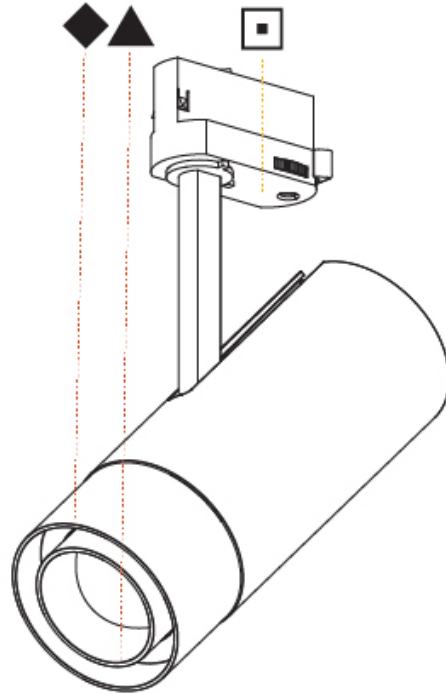

OPTICAL

Reflector°: 14° to 48°
 Adjustability: Rotational 350°; Tilt 90°

RATINGS AND CERTIFICATIONS

Certified By: Certified for North American Standards
 IP rating: IP20

A3T110-

PROJECT
TYPE
SPECIFIER
QUANTITY
DATE